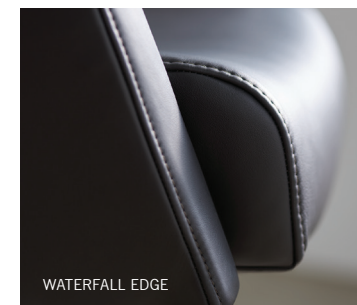

AYLES™
CRISP DESIGN.
COOL COMFORT.

AYLES HEIGHT ADJUSTABLE CONE MECHANISM WITH LOUNGE BASE AND OTTOMAN IN VOLO BLACK BY SPINNEYBECK.

STYLE IS JUST THE TIP OF THE ICEBERG.

With the modern workplace moving towards flexibility and collaboration, Ayles fuses business and relaxation with design to work everywhere from waiting areas to libraries and informal meeting spaces to executive offices. Drawing inspiration from the Ayles Ice Shelf in the Canadian Arctic, Ayles is a contemporary lounge chair designed with mid-century modern style in an ergonomic and attainable package.

BENEATH THE SURFACE.

Constructed with a back suspension that conforms to the shape of the user's back, Ayles offers optimal lumbar support. The optional ottoman's functional design ensures users have their feet up in the proper position while using a laptop or tablet. Ayles is available with a lounge or caster base and with a choice of height adjustable cone or knee-tilt mechanism for added comfort and versatility.

FINE CRAFTSMANSHIP

LOUNGE BASE

CONE MECHANISM

OTTOMAN

WATERFALL EDGE

CASTER BASE

KNEE-TILT MECHANISM

KNIFE EDGE DESIGN