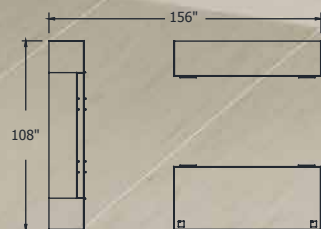

Refine the style of your office furniture by opting for wood mouldings and aluminum-framed doors with colored glass inserts. | *Raffinez le style de votre mobilier de bureau en optant pour des moulures de bois et des portes avec cadre d'aluminium et insertions de verre de couleur.*

Configuration ma-c002

Furniture displayed in Smoked Walnut, Ocean Blue glass, Brushed Nickel H060 handles. Desk with curved minister front. | *Mobilier illustré en Noyer fumé, verre Bleu océan, poignées H060 Nickel brossé. Bureau avec devant ministre courbé.*