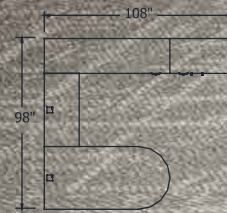

Configuration ma-c007

Furniture displayed Natural Maple, Satin Nickel HJA handles. Cyrus chair in Momentum upholstery Odyssey Cruise. Flint softseating in Momentum upholstery, Infinity Gull | Mobilier illustré en Érable naturel, poignées HJA Nickel satiné. Chaise Cyrus en tissu Momentum, Odyssey Cruise. Fauteuils Flint en tissu Momentum, Infinity Gull.