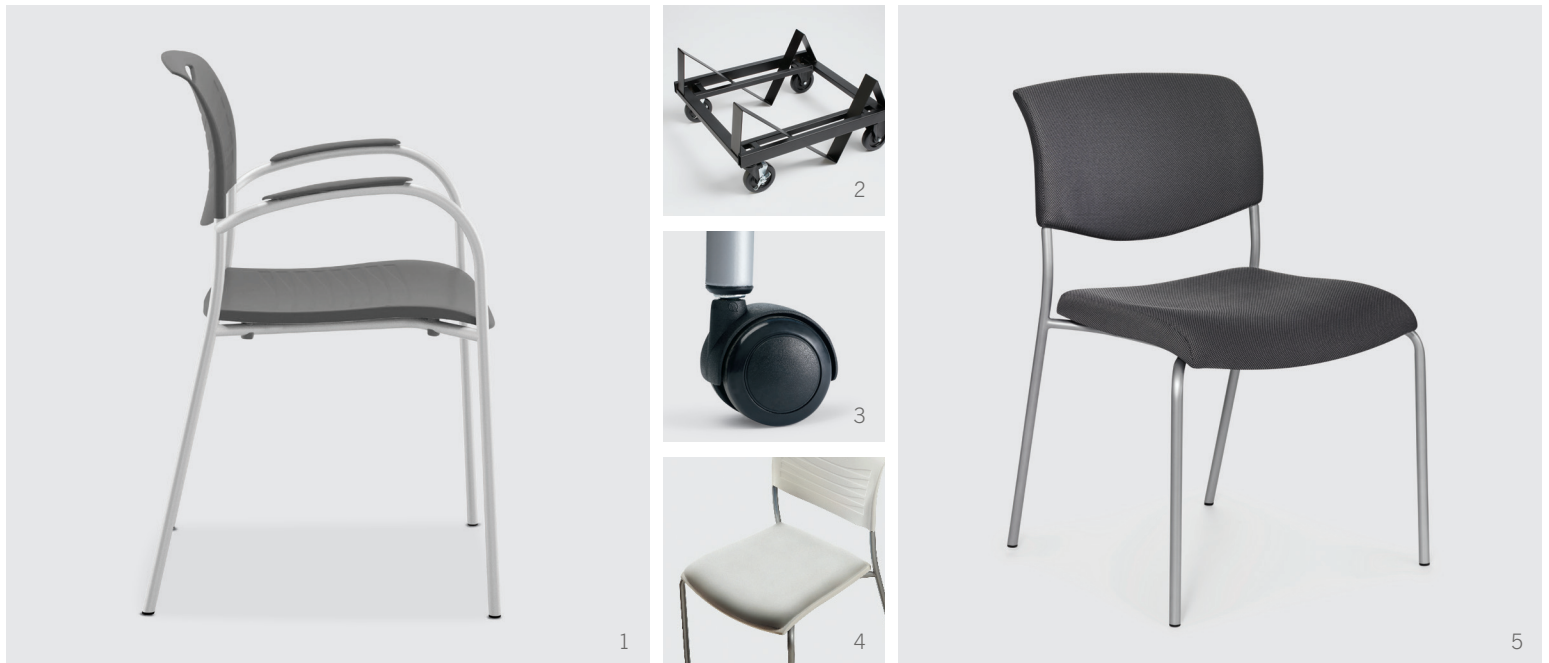

The Ayr chair's series of contoured depressions in the seat and back passively flex to improve airflow, enhance circulation and reduce fatigue. Ayr instantly stimulates interaction and collaboration by providing greater comfort.

Ayr Poly stacks six high on the floor or 12 on a dolly. A simple handle integrated into the back makes it easy to move Ayr throughout the space to create engaging seating clusters efficiently and effortlessly.

Whether in poly or fully upholstered, Ayr creates a streamlined look for corporate office, training and healthcare environments.

- 1 Optional Arms with Arm Caps
- 2 Dolly
- 3 Optional Casters
- 4 Optional Upholstered Seat Pad
- 5 Upholstered Seat and Back

Featured Colors: Flame, Graphite and Aspen.

Featured Fabrics: Triumph in Mystic White and Oasis in Black.

To learn more about Ayr, visit allseating.com.

Toronto Office: 5800 Avebury Road, Unit 3, Mississauga, ON L5R 3M3
Chicago Office:* Suite 210, 325 North Wells Street, Chicago, IL 60654
New York Showroom:* 1140 Broadway, Suite 902, NYC 10001
www.allseating.com T 1 800 563 3502 F 1 800 272 9911

*By appointment only. SKU: B9945 Printed in Canada 09/2015 Design: parceldesign.com