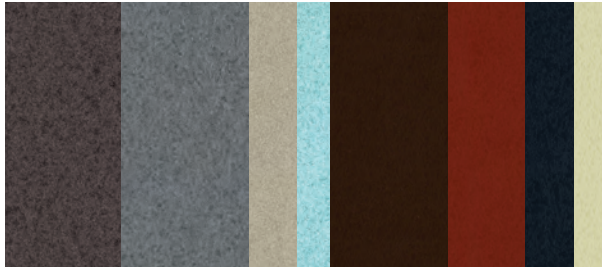

Marmara Marble
True Boat Top – Square Edge
Undertop Power Apron
Panel LR Flat Base – Colora, Salt
Matching (top) White Lacquer Credenza

Vidro Painted Back Glass – Custom Color
True Boat Top – Reverse Bevel Edge
Undertop Power Apron
Panel LR Flat Base – Colora, Pewter Metallic
Matching (top) White Lacquer Credenza

Marmara Marble
True Boat Top – Square Edge
Undertop Power Apron
Cube Base – Colora, Silver Metallic
Matching (top) White Lacquer Credenza

Table Top Materials

COLORA + VIDRO PAINTED BACK GLASS

STONE

VENEER