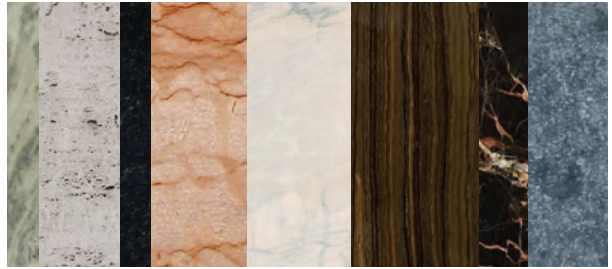

Medium Rosewood Veneer
True Rectangle Top – Reverse Bevel Edge
Recessed Power
Blade Base – Medium Rosewood Veneer

Dark Zebra wood Veneer
True Rectangle Top – Reverse Bevel Edge
Recessed Power
Panel LR Flat Base – Dark Zebra wood Veneer

Vidro Painted Back Glass – Custom Color
True Rectangle Top – Reverse Bevel Edge
Recessed Power
Blade Base – Brushed Stainless

Vidro Painted Back Glass – Custom Color
True Boat Top – Reverse Bevel Edge
Undertop Power Apron
Panel LR Flat Base – Colora, Pewter Metallic
Matching (top) White Lacquer Credenza

Marmara Marble
True Boat Top – Square Edge
Undertop Power Apron
Panel LR Flat Base – Colora, Salt
Matching (top) White Lacquer Credenza

Vidro Painted Back Glass – Custom Color
True Boat Top – Reverse Bevel Edge
Undertop Power Apron
Panel LR Flat Base – Colora, Pewter Metallic
Matching (top) White Lacquer Credenza

Marmara Marble
True Boat Top – Square Edge
Undertop Power Apron
Cube Base – Colora, Silver Metallic
Matching (top) White Lacquer Credenza

Table Top Materials

COLORA + VIDRO PAINTED BACK GLASS

STONE

VENEER