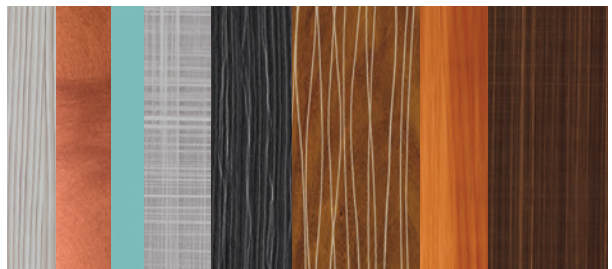

Marmara Marble
True Boat Top – Square Edge
Undertop Power Apron
Cube Base – Colora, Silver Metallic
Matching (top) White Lacquer Credenza

Table Top Materials

COLORA + VIDRO PAINTED BACK GLASS

STONE

VENEER

LAMINATE

Conference Bases

BLADE

NEXTT T-BASE

2MERGE

STATHMOS

PANEL LR – FLAT

PANEL LR – RIBBED