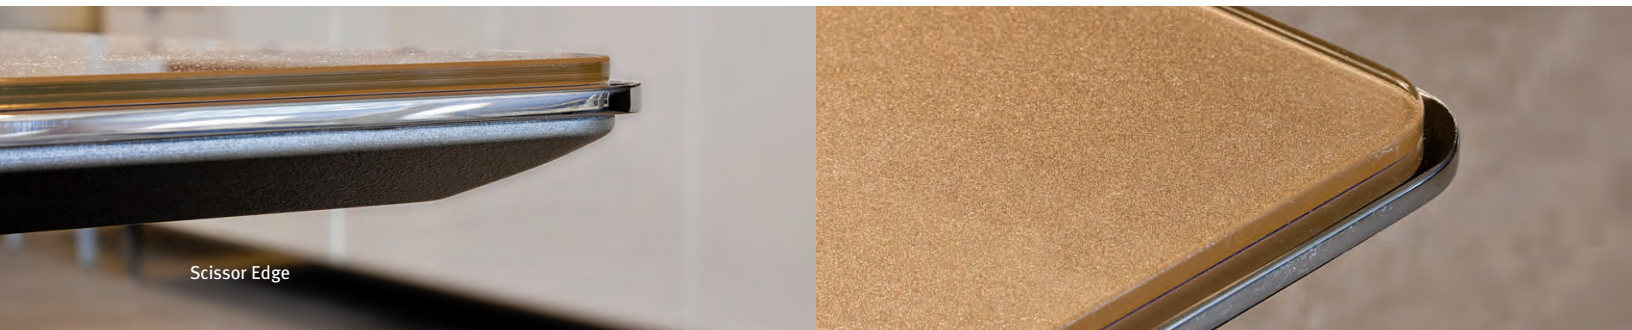

KONVERSE T-BASE

PORTA

DRUM

CUBE

KABLE T-BASE

Chicago Showroom
Merchandise Mart #10-138

Stathmos Conference Table Base

Scissor Edge