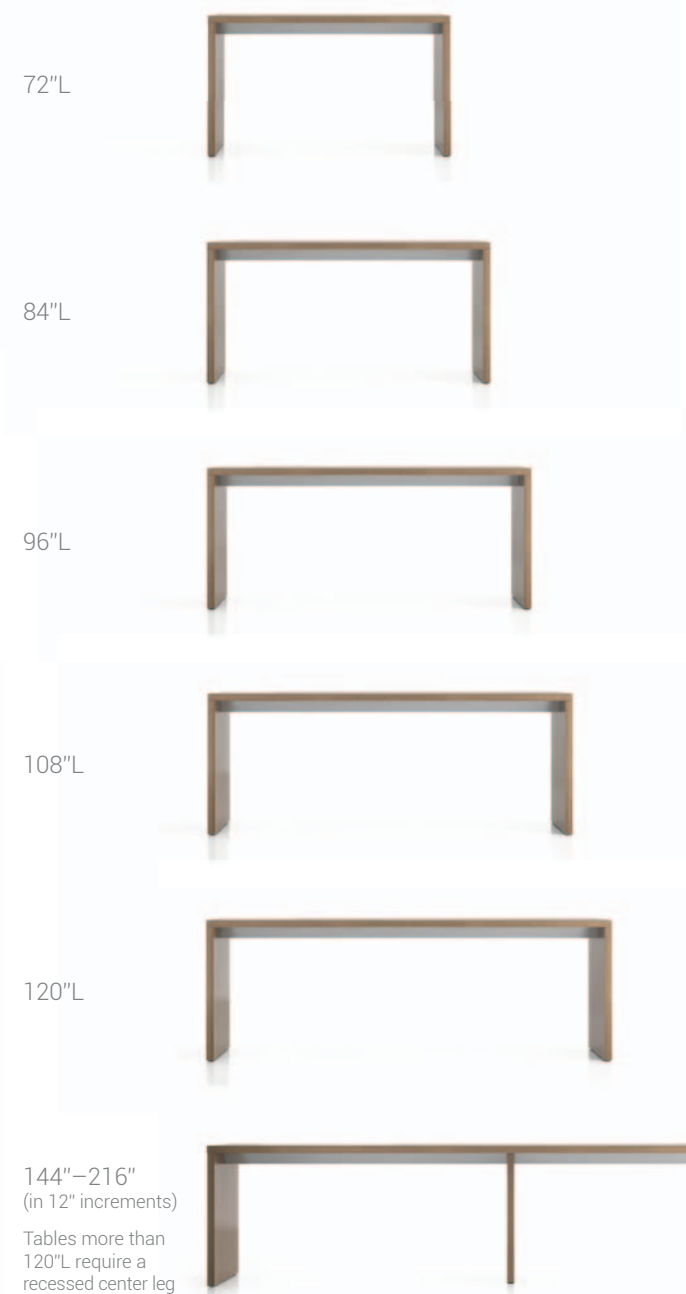

Kickplate on Plinth is standard in Satin Brushed Natural Aluminum, Wilsonart 6257-419L.

Make It Your Own

Choose from Power Modules with various options to meet your specific needs. Power Modules can be added in various locations on your EndZone table to ensure functionality is never compromised.

Power Modules

Two simplex and two USB chargers

Top of table with power

Add power to sides of panels

Add power to front of the Plinth Base

Wire Management

Vertical Wire Manager available on 2" End Panel

Plinth Bases standard with removable door

Power Access Door

Dual hinged Power Access Door comes standard with power; communication ports specified as required

Additional Options

Footrest available on Plinth and 2" End Panel designs

Sizing Up

With a variety of standard sizes available, it's easy to find a solution that fits your space. Endzone offers a 2" built up edge. Table top extends 5/16" beyond the end panel. All EndZone tables ship **knocked down**.

Standard Heights

Standard Lengths

Standard Widths