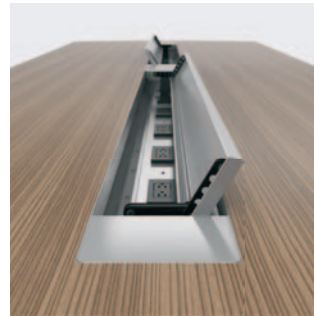

Kickplate on Plinth is standard in Satin Brushed Natural Aluminum, Wilsonart 6257-419L.

Make It Your Own

Choose from Power Modules with various options to meet your specific needs. Power Modules can be added in various locations on your EndZone table to ensure functionality is never compromised.

Power Modules

Two simplex and two USB chargers

Top of table with power

Add power to sides of panels

Add power to front of the Plinth Base

Wire Management

Vertical Wire Manager available on 2" End Panel

Plinth Bases standard with removable door

Power Access Door

Dual hinged Power Access Door comes standard with power; communication ports specified as required

Additional Options

Footrest available on Plinth and 2" End Panel designs

Sizing Up

With a variety of standard sizes available, it's easy to find a solution that fits your space. Endzone offers a 2" built up edge. Table top extends 5/16" beyond the end panel. All EndZone tables ship **knocked down**.